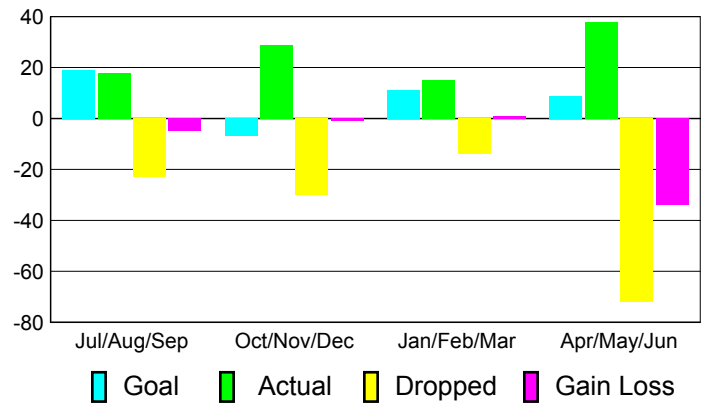

Membership Results 2010-2011

Goal, New, Dropped, Gain/Loss

Comparison of Membership Gain/Loss

Current Year Compared to the Previous Year