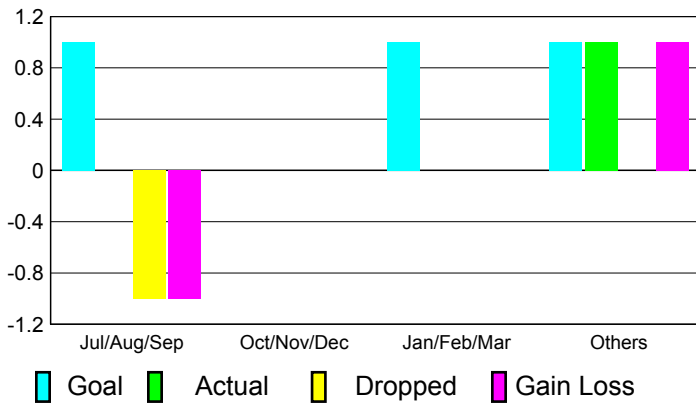

2010-2011 GMT Reports for District (or Undistricted) **District 107 B**

GMT: **JON BJARNI THORSTEINSSO** Location: **FINLAND**

GMT CA: **4**

CLUBS

Club Results
2010-2011

Clubs
2009-2010

Month	New Club Goal	Actual New Clubs	Actual Dropped Clubs	Gain/Loss of Clubs	Gain/Loss of Clubs
Jul/Aug/Sep	1	0	-1	-1	0
Oct/Nov/Dec	0	0	0	0	0
Jan/Feb/Mar	1	0	0	0	0
Apr/May/June	1	1	0	1	0
Totals	3	1	-1	0	0

Club Results 2010-2011

Goal, New, Dropped, Gain/Loss

Comparison of Club Gain/Loss

Current Year Compared to the Previous Year

YTD Status Quo Clubs 2010-2011

Status Quo Clubs Compared to Status Quo Members

MEMBERSHIP

Membership Results
2010-2011

Membership
2009-2010

Month	Net Memb Goal	Actual New Memb	Actual Dropped Memb	Gain/Loss of Memb	Gain/Loss of Memb
Jul/Aug/Sep	19	18	-23	-5	-15
Oct/Nov/Dec	-7	29	-30	-1	5
Jan/Feb/Mar	11	15	-14	1	-1
Apr/May/June	9	38	-72	-34	-18
Totals	32	100	-139	-39	-29