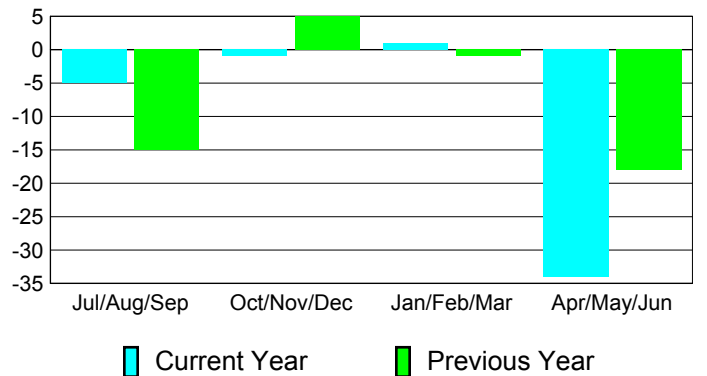

Membership Results
2010-2011

Membership
2009-2010

Month	Net Memb Goal	Actual New Memb	Actual Dropped Memb	Gain/Loss of Memb	Gain/Loss of Memb
Jul/Aug/Sep	19	18	-23	-5	-15
Oct/Nov/Dec	-7	29	-30	-1	5
Jan/Feb/Mar	11	15	-14	1	-1
Apr/May/June	9	38	-72	-34	-18
Totals	32	100	-139	-39	-29

Membership Results 2010-2011

Goal, New, Dropped, Gain/Loss

Comparison of Membership Gain/Loss

Current Year Compared to the Previous Year

Gender Comparison 2010-2011

Jul/Aug/Sep

Oct/Nov/Dec

Jan/Feb/Mar

Apr/May/June

Male

Female